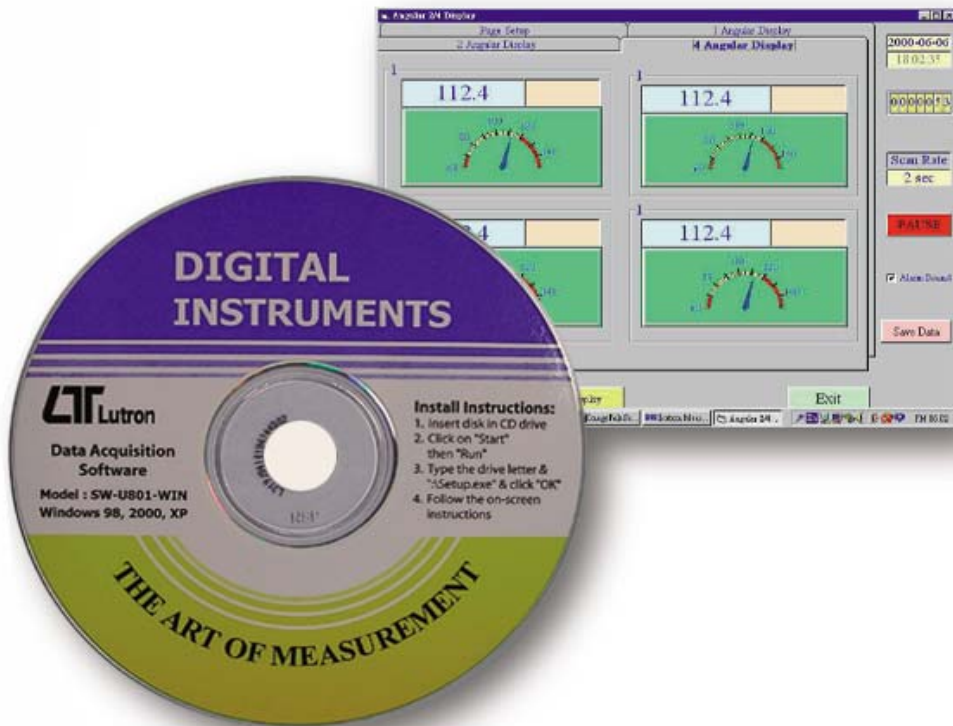

Multi-Displays

DATA ACQUISITION SOFTWARE

Model : SW-U801-WIN

ISO-9001, CE, IEC1010

FEATURES

The SW-U801-WIN is a multi-displays (1/2/4/6/8 displays) powerful WINDOWS program available for WIN 95 & WIN 98, which enables you to cooperate the LUTRON's instruments. It also provides the functions of data logging system, text display, angular display, chart display, data recorder high/low limit, data query, text report, chart report.. .xxx.mdb, xxx.txt data file can be retrieved for EXCELL, ACCESS., wide intelligent applications.

LUTRON ELECTRONIC

The Art of Measurement

MULTI-DISPLAYS DATA ACQUISITION SOFTWARE

Model : SW-U801-WIN

INTRODUCTION

The SW-U801-WIN is a multi-displays (1/2/4/6/8 displays) powerful WINDOWS program available for WIN 95 & WIN 98, which enables you to cooperate the LUTRON's instruments. It also provides the functions of data logging system, text display, angular display, chart display, data recorder high/low limit, data query, text report, chart report.. .xxx.mdb data file can be retrieved for EXCELL, ACESS., wide intelligent applications.